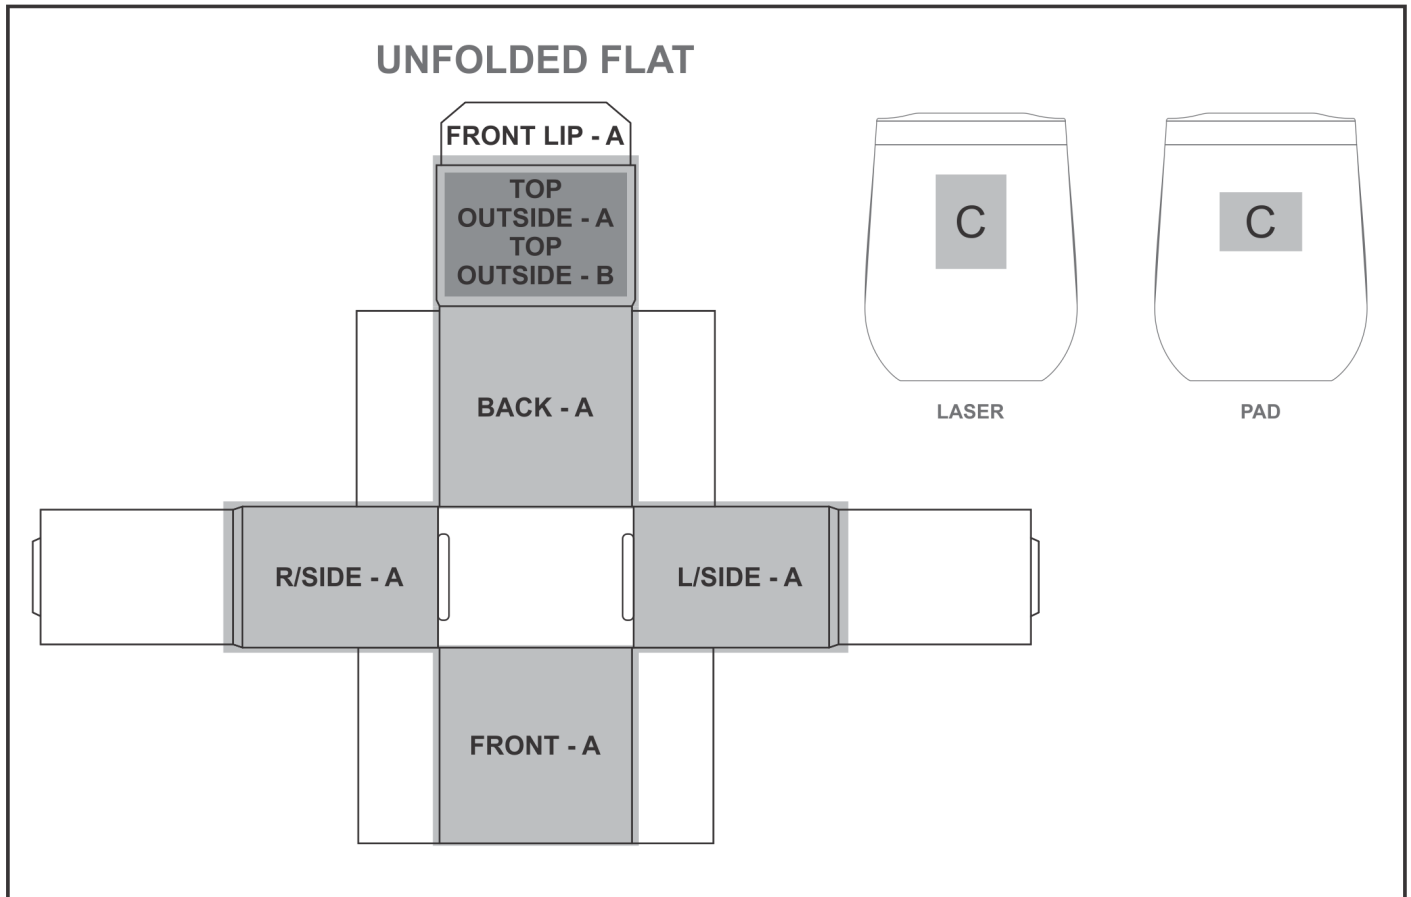

# GF-SD-839-B

## Woodbury Cup in Bianca Custom Gift Box

### Need to know:

- Includes 1-Position Direct Print on Box AND Includes 1-Position Laser Engraving (setup fee applies).

- **Please Note:** Due to the nature of the printing process, any white in a logo cannot be branded and we cannot guarantee an exact colour match as the box has a matt finish. The nature and inconsistency of the pre-cut boards may create a 1-3mm of unbranded space on the front lip and imperfections maybe be found within the print. Large solid coverage prints are not recommended, if large solid coverage is required, it is recommended on kraft boxes as imperfections are less noticeable

### **Position C**

1. Laser Engraving (LB)  
Size: 30mm wide x 40mm high
2. Pad Printing (PC)  
4 Colours  
Size: 35mm wide x 25mm high